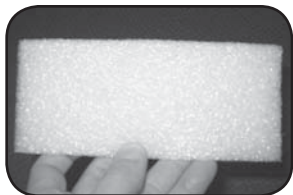

# Holster Insert for Creme

- 1) Remove holster and foam piece from packaging.

- 2) Curl foam into circle.

- 3) Open one of the two pouches in your holster.

- 4) Insert curled foam into pouch & push to the bottom of the pouch as shown.

- 5) Take massage cream and place into holster as shown.

- 6) Seat jar on top of foam within the pouch.