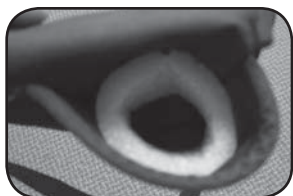

# Holster Insert for Creme

- 1) Remove holster and foam piece from packaging.

- 2) Curl foam into circle.

- 3) Open one of the two pouches in your holster.

- 4) Insert curled foam into pouch & push to the bottom of the pouch as shown.

- 5) Take massage cream and place into holster as shown.

- 6) Seat jar on top of foam within the pouch.