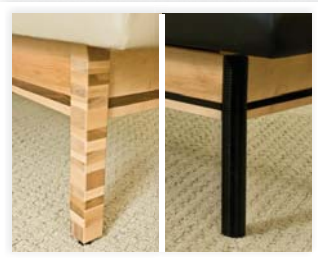

VIRGO™ OPTIONS & DETAILS

Choice of design